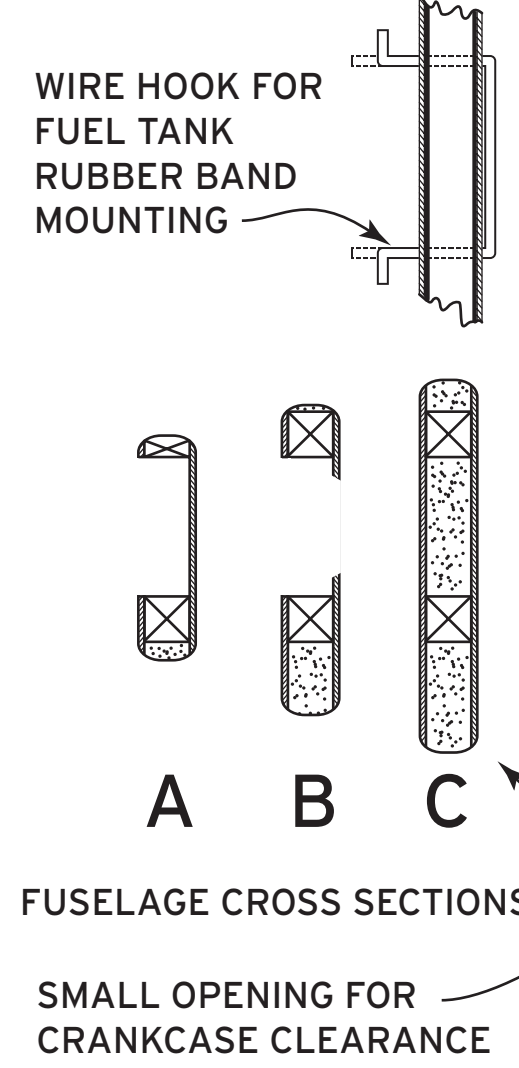

FLY THIS MODEL ON 35' TO 40' STRANDED .008 CABLE LINES FOR STUNT
OR "SPYDERWIRE" LINES FOR SPORT

USE MEDIUM TO LIGHT WOOD
FOR ALL BALSA

1 OUNCE FUEL TANK
.049 TEE DEE or NORVEL
.061 BIG MIG SPORT

USUAL DOPE FINISH
CLEAR, THEN COLOUR

28" WINGSPAN
21 1/4" LONG

WHITE LIGHTNING
1/2A PROFILE STUNT/SPORT
A CONTROL LINE AIRPLANE FOR .049 - .061
www.hippoketaeronautics.com
Copyright©2005, B. Feaver/Hip Pocket Aeronautics