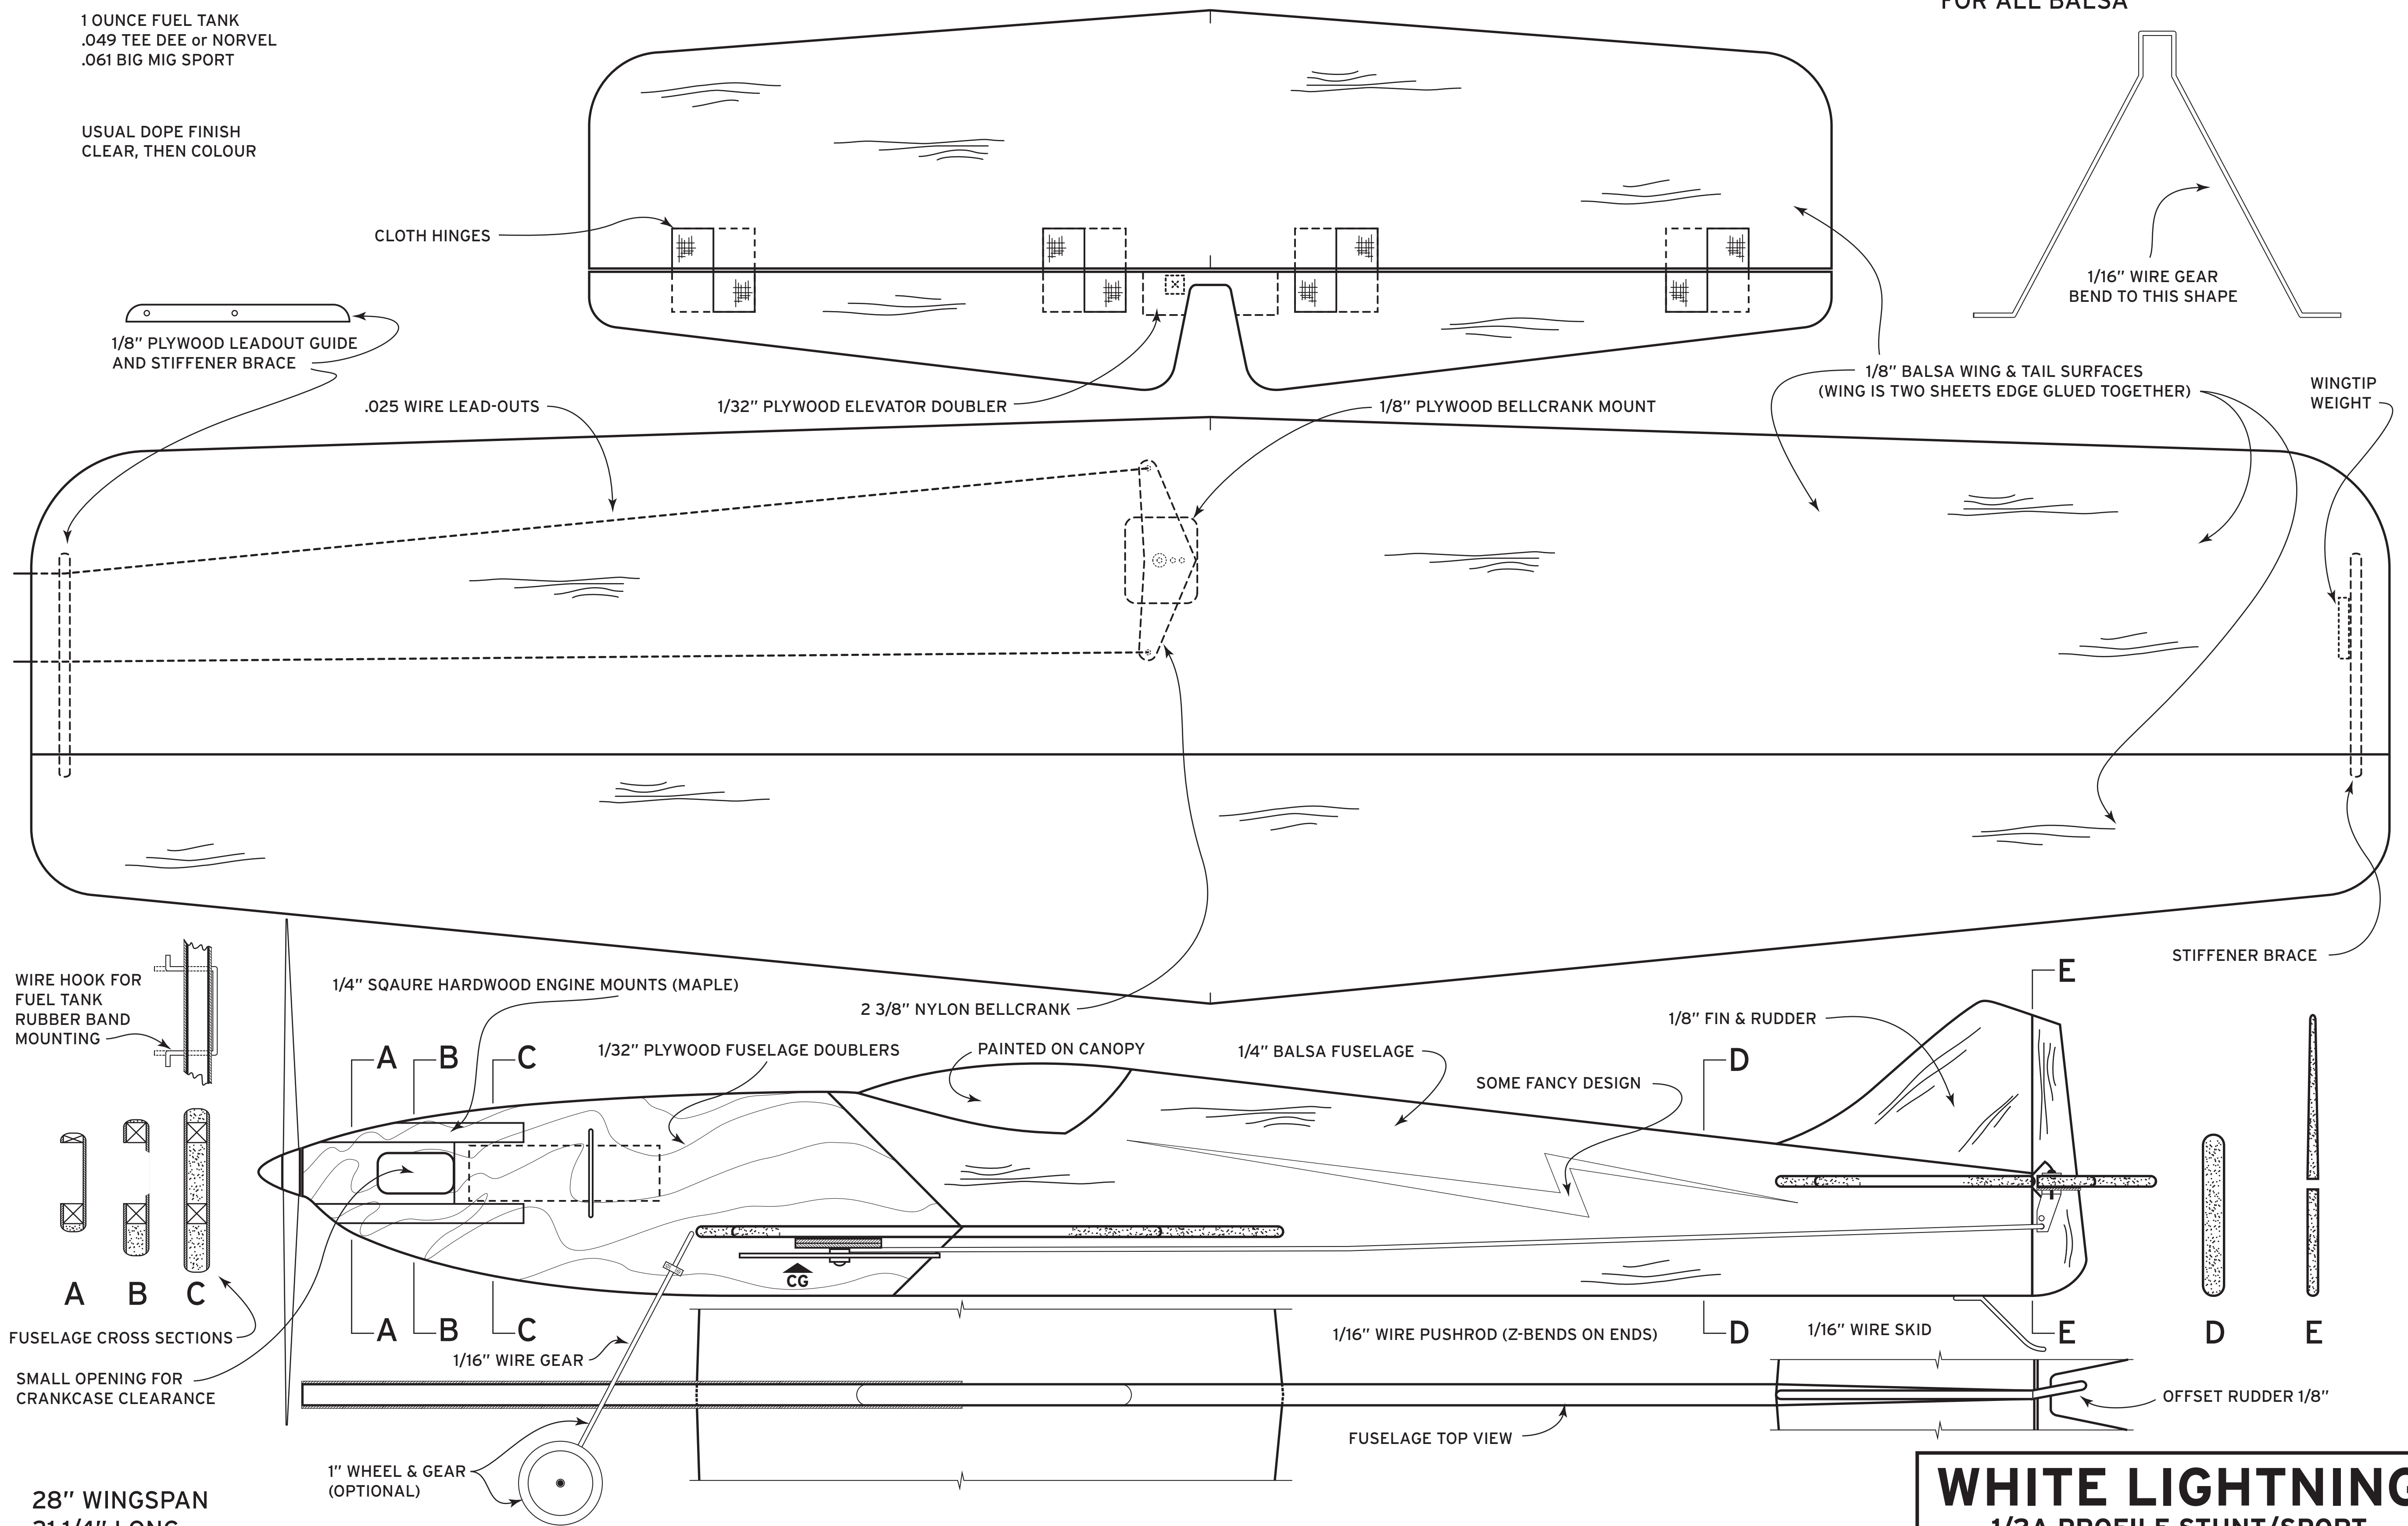

FLY THIS MODEL ON 35' TO 40' STRANDED .008 CABLE LINES FOR STUNT
OR "SPYDERWIRE" LINES FOR SPORT

USE MEDIUM TO LIGHT WOOD
FOR ALL BALSA

1 OUNCE FUEL TANK
.049 TEE DEE or NORVEL
.061 BIG MIG SPORT

USUAL DOPE FINISH
CLEAR, THEN COLOUR

28" WINGSPAN
21 1/4" LONG

WHITE LIGHTNING
1/2A PROFILE STUNT/SPORT
A CONTROL LINE AIRPLANE FOR .049 - .061
www.hippoketaeronautics.com
Copyright©2005, B. Feaver/Hip Pocket Aeronautics